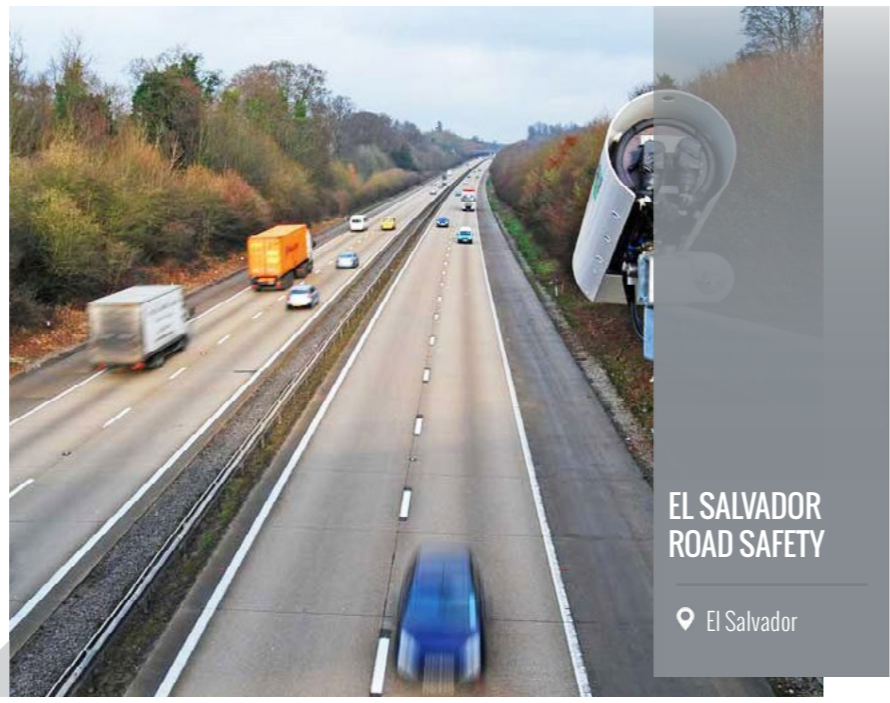

EL SALVADOR ROAD SAFETY

El Salvador

Application
Digifort Professional
180 Channels
License Plate Recognition Analytics
Video Synopsis

ARTERIS is one of the largest companies in the highway concessions sector in Brazil, with more than 3,400 kilometers managed. Through its concessionaires, the company runs highways in five states and is responsible for the operation of five federal and four state concessionaires. Such a large and complex scenario requires a well-developed safety design to ensure everyone's safety.

To make the project viable, the use of Digifort, intelligent monitoring software was necessary. Whenever a unusual situation happens, the central monitoring is alerted by a screen pop-up. This way the operator can take immediate action, such as using the camera to zoom in on the scene, opening the audio and checking, for example, why a door is open for a long time, so that the company has made toll enforcement more efficient with modern monitoring system, automation and process innovation. More than 200 "smart" cameras guard the cabins 24 hours a day on the highway.