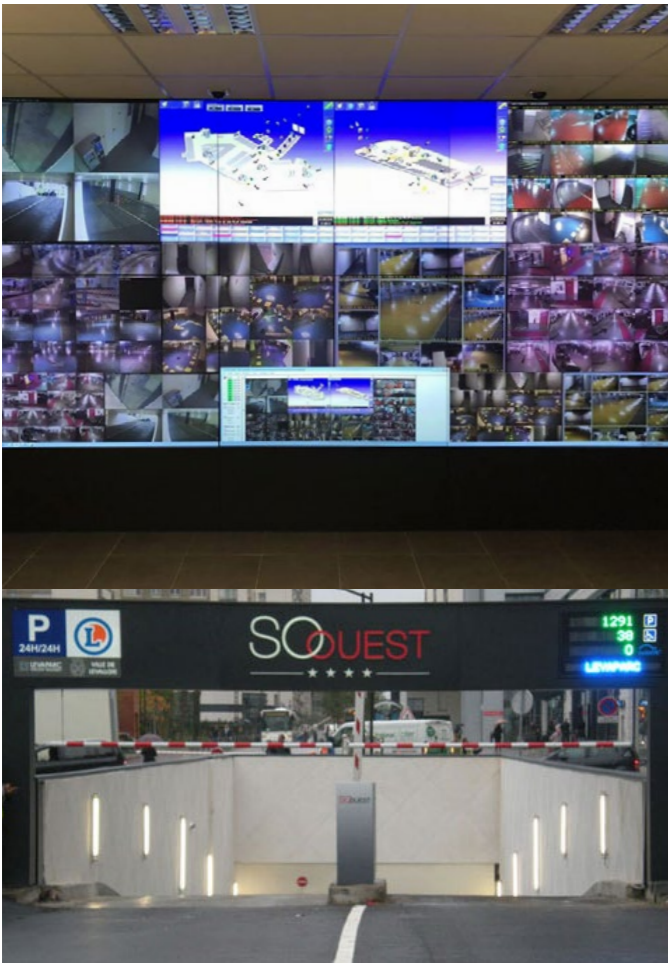

Application
Digifort Professional
60 Channels (expand to 400)

CITIC TELECOM TOWER
Kwai Chung, Hong Kong

Sanofi S.A. is a French multinational pharmaceutical company headquartered in Paris, France. Large global group developing drugs in all types of disease around the world. 80% of French sites are equipped with 150 to 400 cameras per site with Digifort.

Application
Digifort Enterprise
150 - 400 Channels per site

SANOFI
Paris, France

LEVAPARC
Levallois, France

LEVAPARC operator of 21 parking for the city of Levallois. More than 1,200 cameras installed with centralized operation displayed on video wall in a PC Security. In underground parks, permanent monitoring, human and video surveillance of color digital technology, 24 hours a day and 7 days a week, doors and gates filtering access, ensure optimum protection of people and property.

Application
Digifort Enterprise
1200 Channels

PLASTIC OMNIUM
Île-de-France, France

International Group supplier of the world's leading automobile manufacturer. DIGIFORT equip it's new research center with, 50 cameras including 10 thermal imaging cameras, vehicle entry / exit on license plate reading, connected with access control and intrusion detection.

AIX LES BAINS

Savoie, France

Application
Digifort Enterprise
150 Channels

INDIGO is a Leading company in the world of parking. More than 3 000 FULL HD IP cameras deployed in 2017 in renovation and new parks with packaged Digifort server.