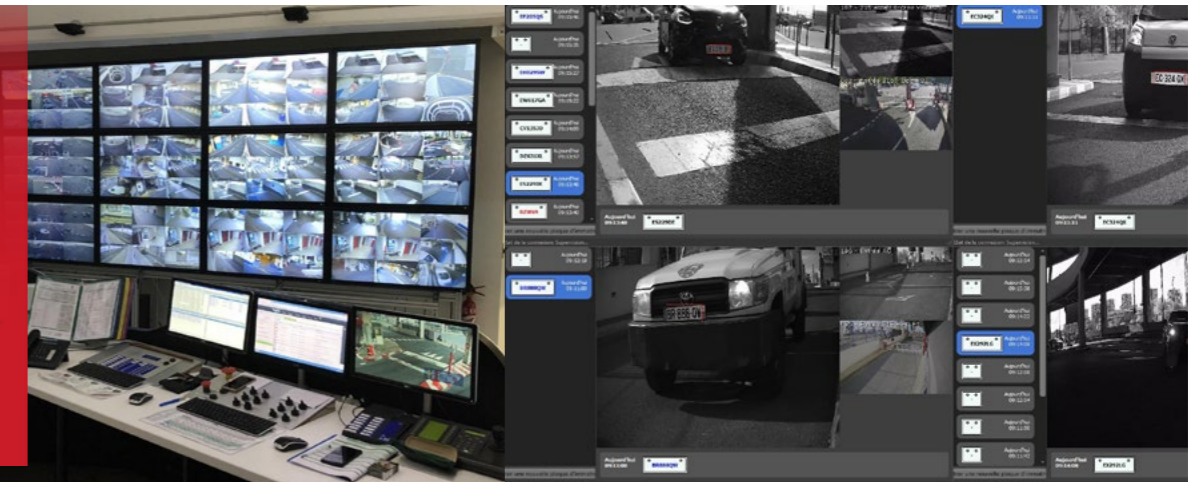

The installation of the Digifort software was a key complement when simplifying the monitoring tasks. It allowed to save time and automate work previously done by security professionals. It also facilitated the control of sensors and lighting, combined with IP cameras, as well as the surveillance of opening and closing of doors, gates and exhibition curtains.

Application
Digifort Enterprise 1000 Channels

The factory is located the Shek Kong Stabling Sidings in Yuen Long and aims to provide testing and maintenance services for the newly bought trains for the Hong Kong section of the Guangzhou-Shenzhen-Hong Kong Express Rail Link (Express Rail Link).

Application
Digifort Professional

HONG KONG EXPRESS RAIL YUEN LONG FACTORY

Yuen Long, Hong Kong

GEODIS

Paris, France

GEODIS leader in logistics also owns a company SEM GEODIS Warehouses and general stores specialized in the administration of buildings and other real estate in the field of logistics, the Paris site is more than 140 000m. One of his main clients is AMAZON. The site is equipped with more than 200 cameras operated from a security PC 24h / 24h, 7J / 7J. Access control is achieved through 4 license plate reading cameras. Safety is an important topic and every year important camera number is added as well as the input of new analysis technology.

Application
License Plate Recognition

CITIC Telecom International Group Co., Ltd. is a telecommunications service operator under CITIC, providing voice, mobile messaging, data and telecommunications services solutions for telecom operators, mobile operators and Internet service providers. Located at Kwai Chung Hong Kong and completed in 1997. Replacing for old analog CCTV system is needed and Digifort solution is installed because of its user friendliness functions.