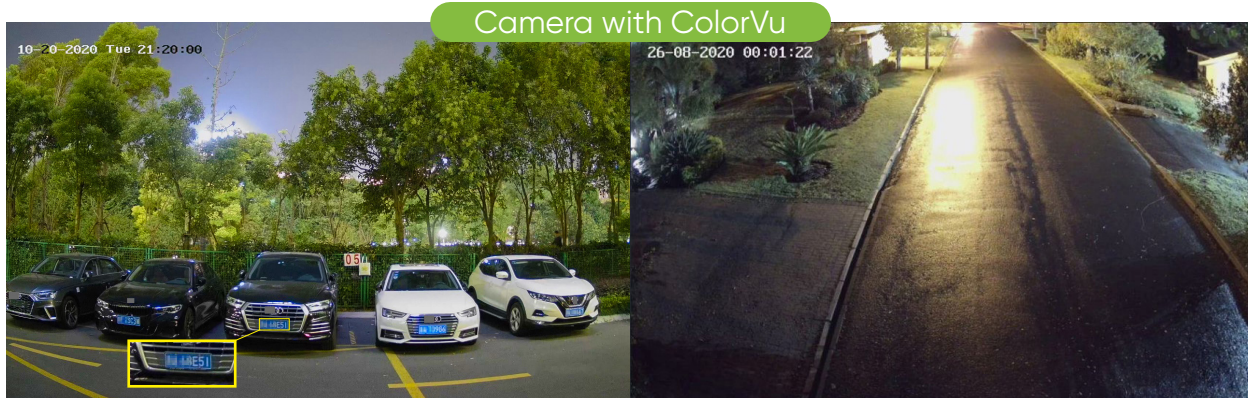

The plate numbers are clearly visible and the colors of cars are brilliant.

The camera with ColorVu gives you clean and smooth image.

*Images were shot using ColorVu-equipped cameras with the supplemental lighting off.