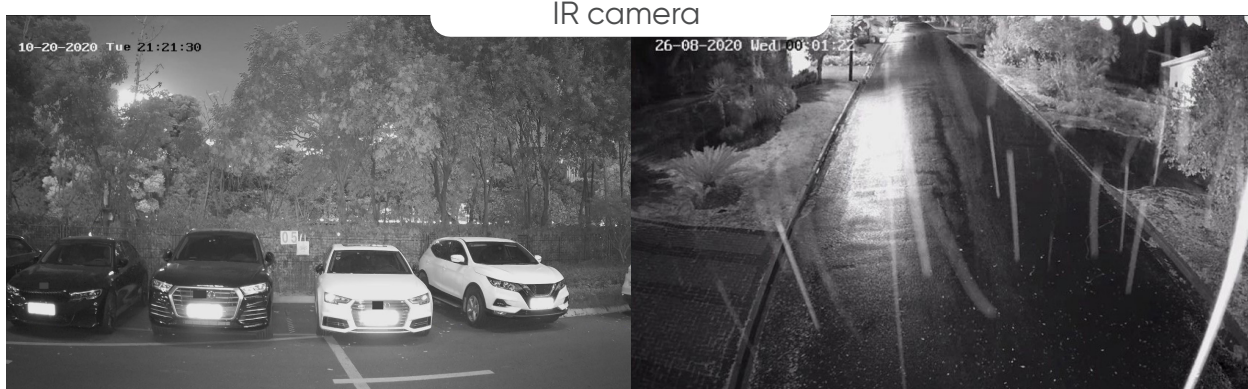

Ultra Clarity with More Details

Clearly captures important information

Richer details compared to imaging from other color night vision camera

A Better Visual Experience

Balanced brightness

F1.0 super aperture and advanced sensor guarantee realistic rendering

The plate numbers are clearly visible and the colors of cars are brilliant.

The camera with ColorVu gives you clean and smooth image.

*Images were shot using ColorVu-equipped cameras with the supplemental lighting off.