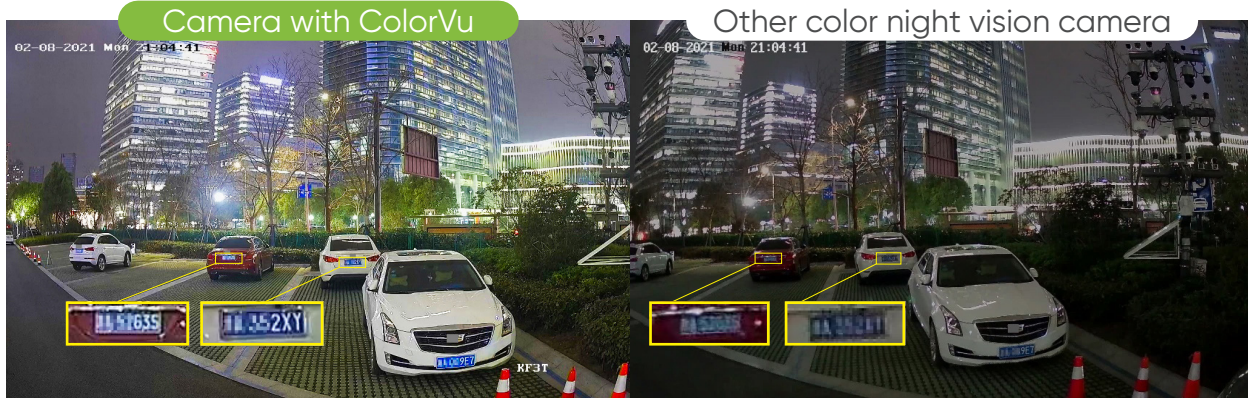

Ultra Clarity with More Details

Clearly captures important information

Richer details compared to imaging from other color night vision camera